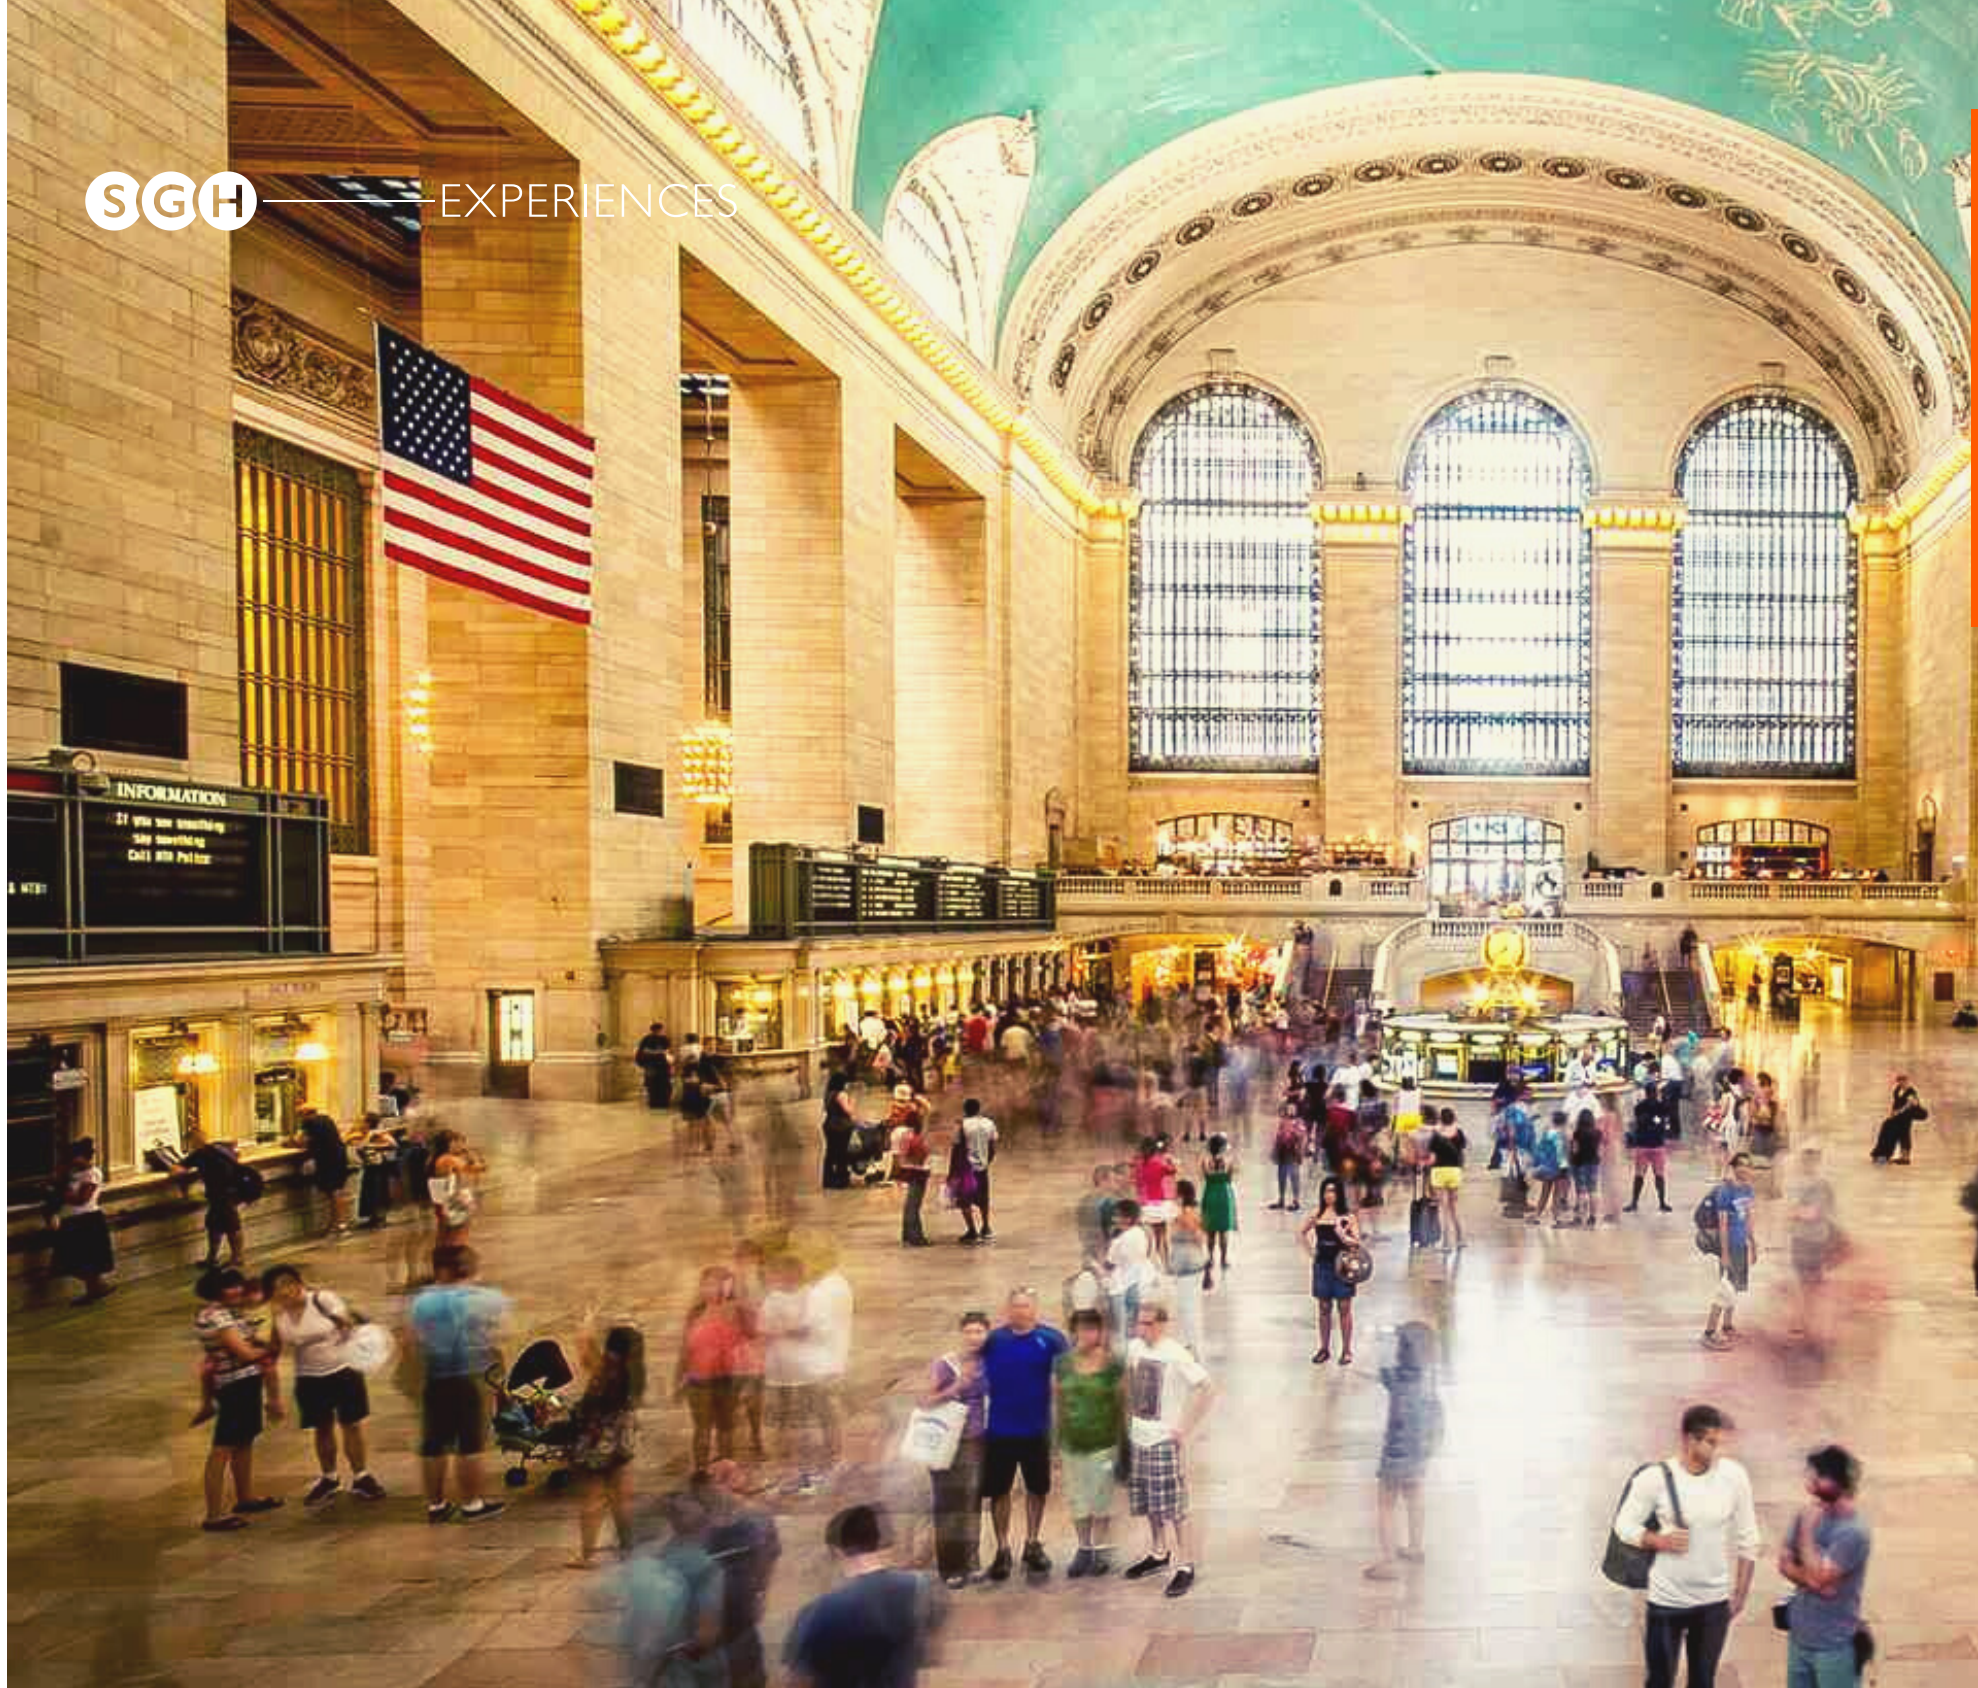

# NEW YORK

New York City, a dynamic metropolis with a storied past, unfolds its history along bustling streets and iconic avenues. From historic landmarks like the Statue of Liberty to world-class museums, theaters, and shopping districts, the city is an endless exploration of culture and excitement. Beyond its urban charm, New York's scenic rivers, parks, and national parks provide serene havens for recreation and relaxation, complementing the vibrant energy of the city.

# THE REFINERY, NEW YORK

The Refinery Hotel, a luxurious 4 star Manhattan retreat, is ideally situated just a short stroll from Times Square and Grand Central Station. With a rooftop lounge offering breath-taking views of the Empire State Building, this hotel provides a blend of sophistication and convenience. After an exhilarating day enjoying the golf, guests can enjoy round-the-clock access to the fitness centre and savour delicious meals at the on-site restaurant. Its ideal location and upscale amenities make it the perfect home for your Ryder Cup package.